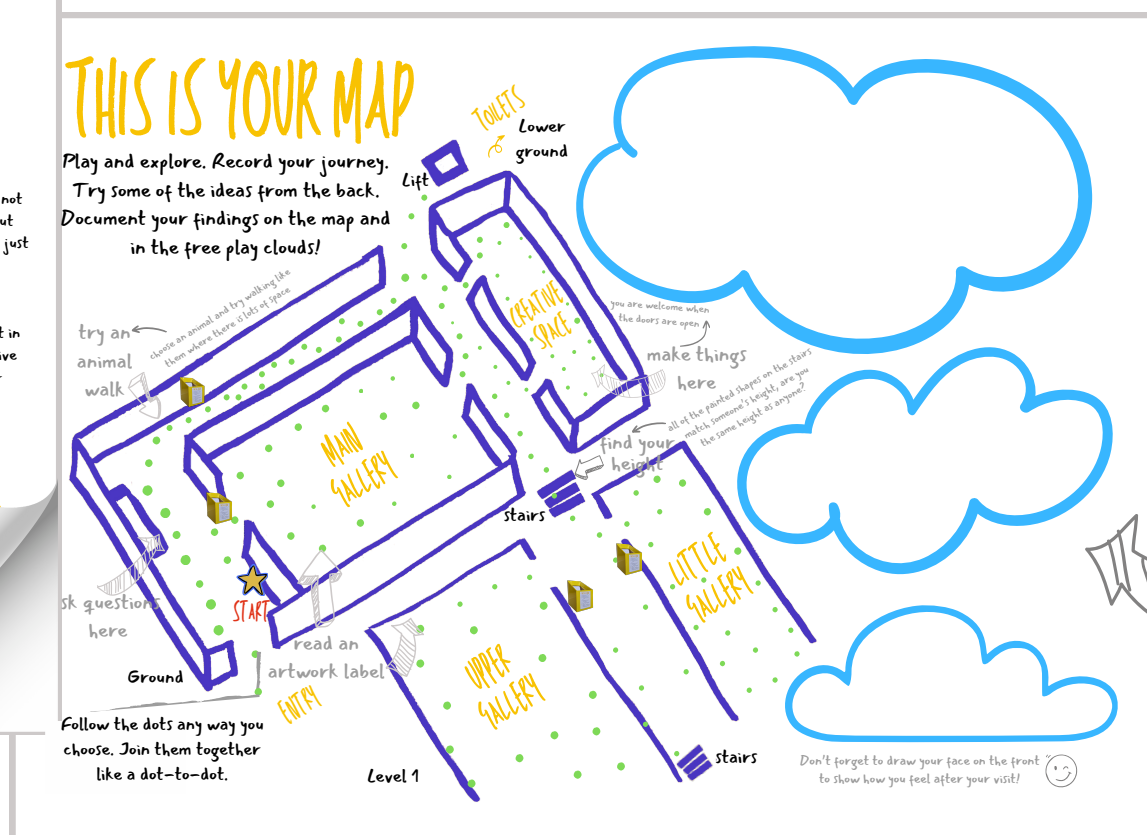

# IT'S OK

Look out for:

1. MATCH + DRAW boxes.

2. The Creative Space - if the doors are open, you are welcome to 'make' in here.

3. Our guide IT'S OK @ DRG (by the main entry.)

made by kids, for kids!

paranable arts centre